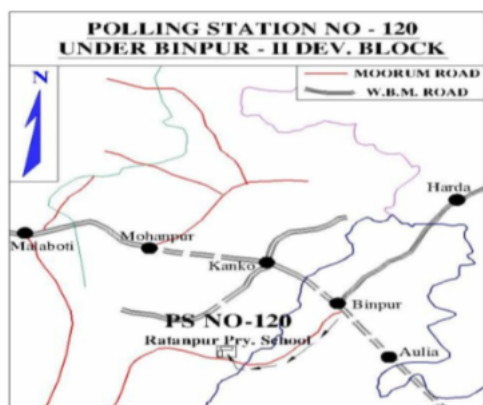

Nazri Naksha

Google Map View

Polling Station Building Front View

Polling Station Front View

Cad View

Key MAP View