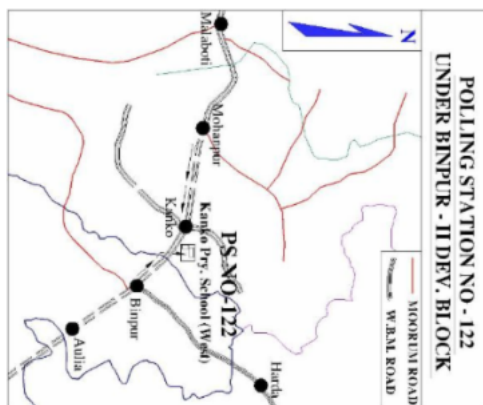

Nazri Naksha

Google Map View

Polling Station Building Front View

Polling Station Front View

Cad View

Key MAP View