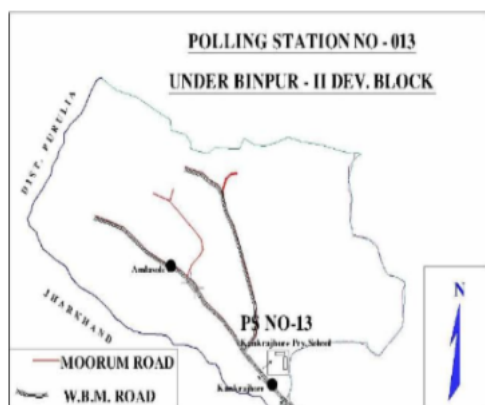

Nazri Naksha

Google Map View

Polling Station Building Front View

Polling Station Front View

Cad View

Key MAP View