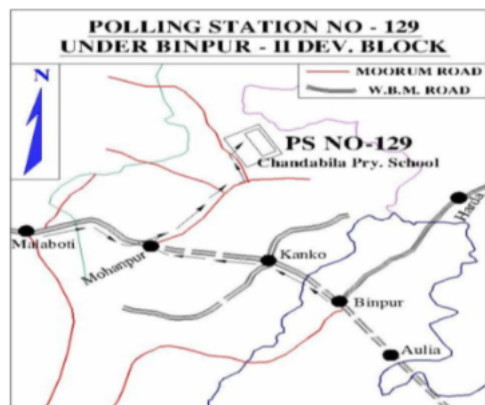

Nazri Naksha

Google Map View

Polling Station Building Front View

Polling Station Front View

Cad View

Key MAP View