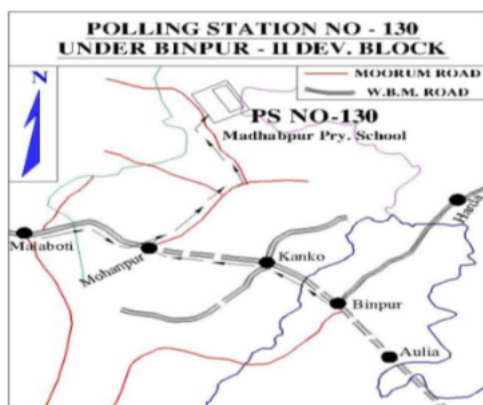

Nazri Naksha

Google Map View

Polling Station Building Front View

Polling Station Front View

Cad View

Key MAP View