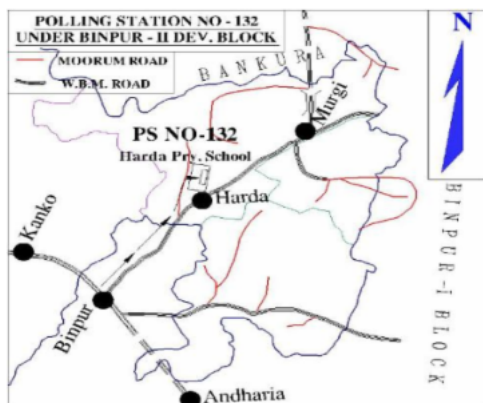

Nazri Naksha

Google Map View

Polling Station Building Front View

Polling Station Front View

Cad View

Key MAP View