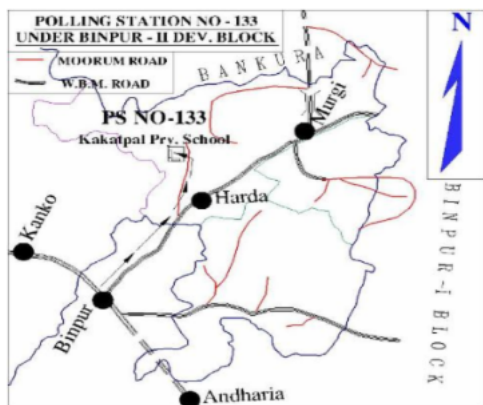

Nazri Naksha

Google Map View

Polling Station Building Front View

Polling Station Front View

Cad View

Key MAP View