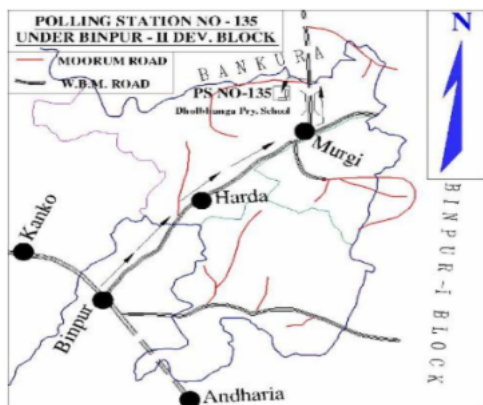

Nazri Naksha

Google Map View

Polling Station Building Front View

Polling Station Front View

Cad View

Key MAP View