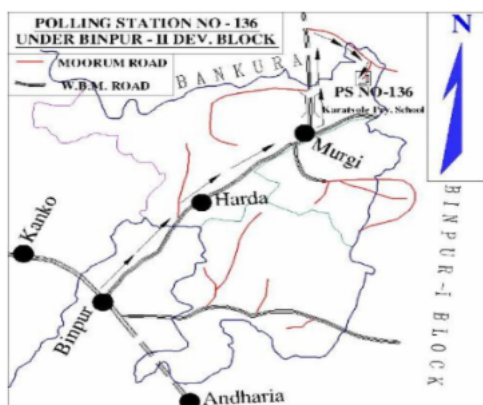

Nazri Naksha

Google Map View

Polling Station Building Front View

Polling Station Front View

Cad View

Key MAP View