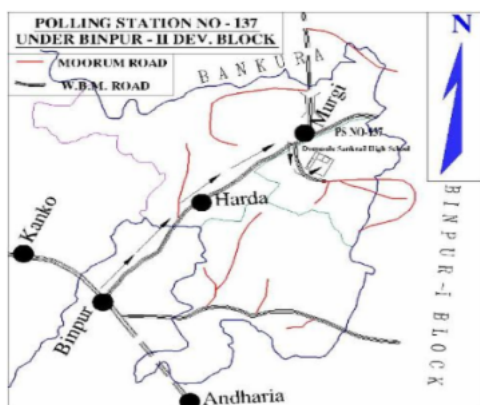

Nazri Naksha

Google Map View

Polling Station Building Front View

Polling Station Front View

Cad View

Key MAP View