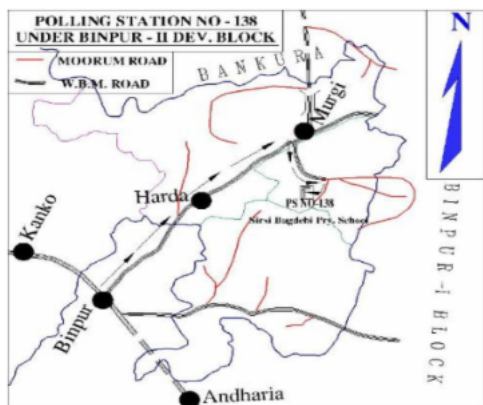

Nazri Naksha

Google Map View

Polling Station Building Front View

Polling Station Front View

Cad View

Key MAP View