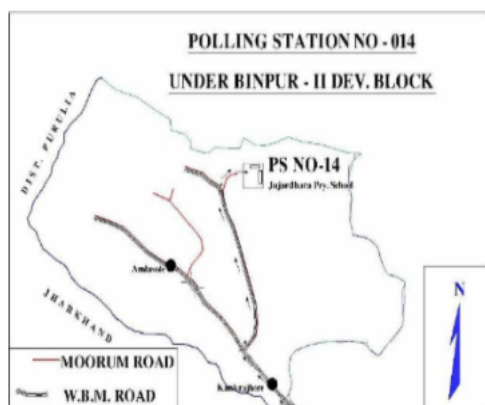

Nazri Naksha

Google Map View

Polling Station Building Front View

Polling Station Front View

Cad View

Key MAP View