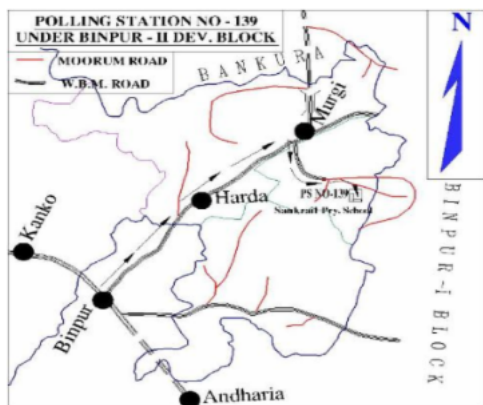

Nazri Naksha

Google Map View

Polling Station Building Front View

Polling Station Front View

Cad View

Key MAP View