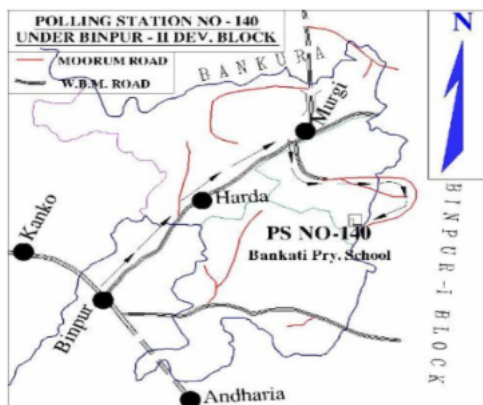

Nazri Naksha

Google Map View

Polling Station Building Front View

Polling Station Front View

Cad View

Key MAP View