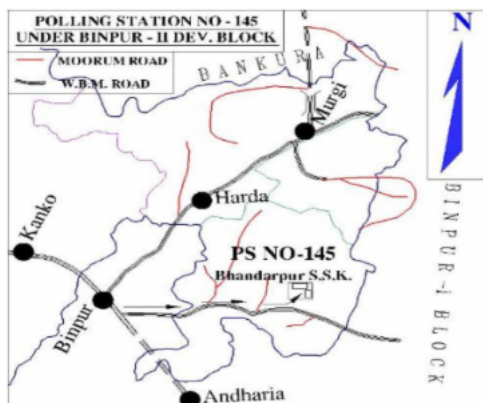

Nazri Naksha

Google Map View

Polling Station Building Front View

Polling Station Front View

Cad View

Key MAP View