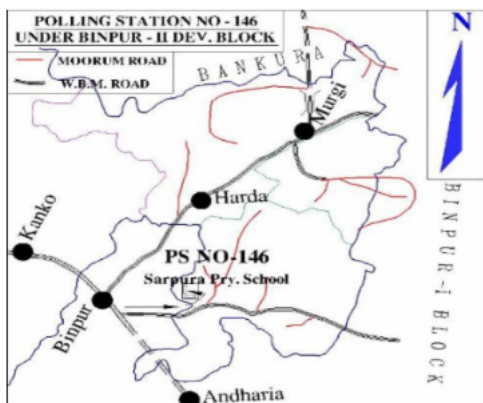

Nazri Naksha

Google Map View

Polling Station Building Front View

Polling Station Front View

Cad View

Key MAP View