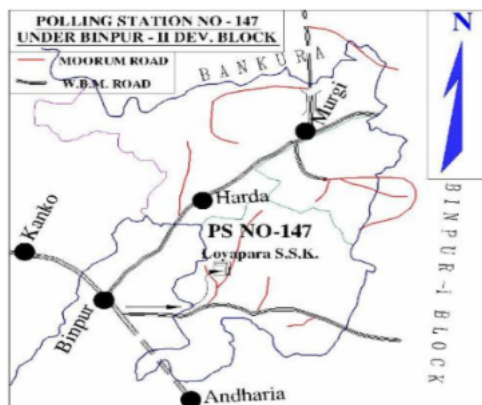

Nazri Naksha

Google Map View

Polling Station Building Front View

Polling Station Front View

Cad View

Key MAP View