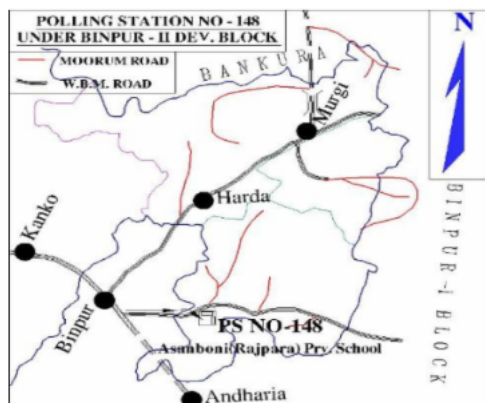

Nazri Naksha

Google Map View

Polling Station Building Front View

Polling Station Front View

Cad View

Key MAP View