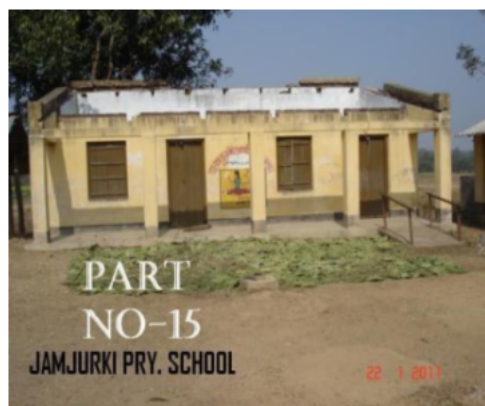

Polling Station Building Front View