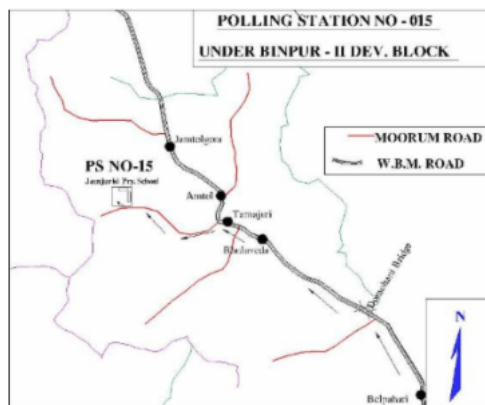

Nazri Naksha

Google Map View

Polling Station Building Front View

Polling Station Front View

Cad View

Key MAP View