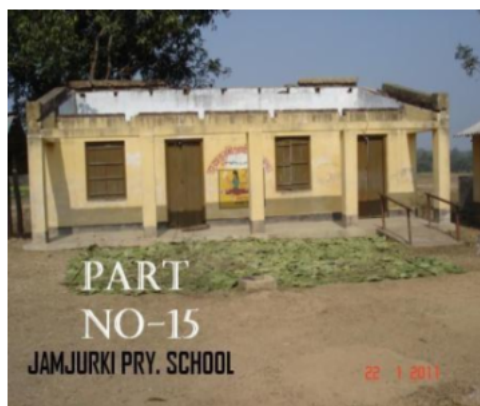

Polling Station Front View