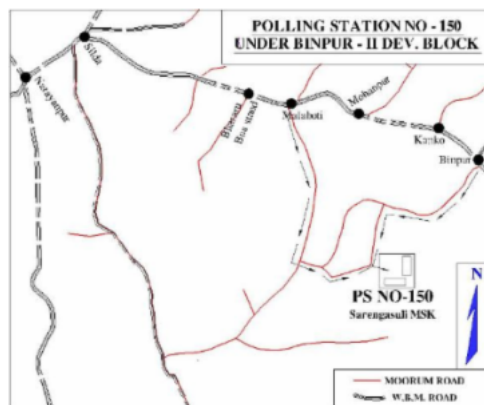

Nazri Naksha

Google Map View

Polling Station Building Front View

Polling Station Front View

Cad View

Key MAP View