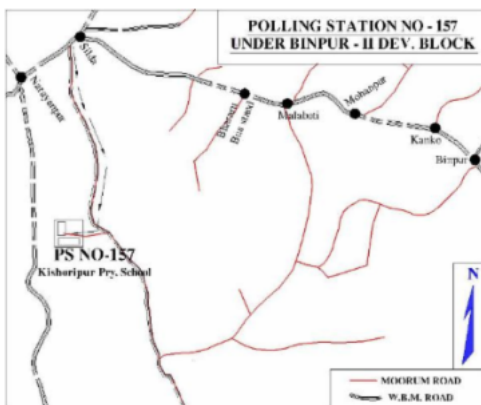

Nazri Naksha

Google Map View

Polling Station Building Front View

Polling Station Front View

Cad View

Key MAP View