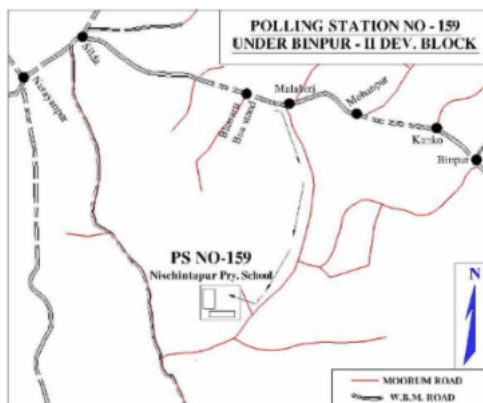

Nazri Naksha

Google Map View

Polling Station Building Front View

Polling Station Front View

Cad View

Key MAP View