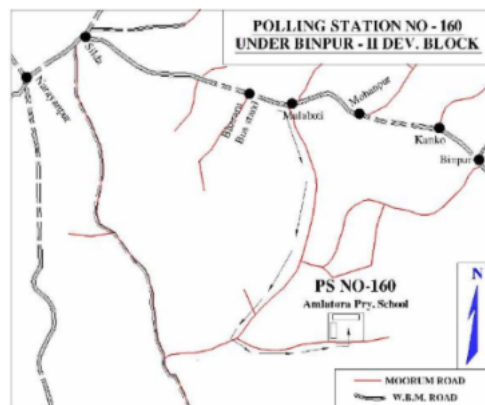

Nazri Naksha

Google Map View

Polling Station Building Front View

Polling Station Front View

Cad View

Key MAP View