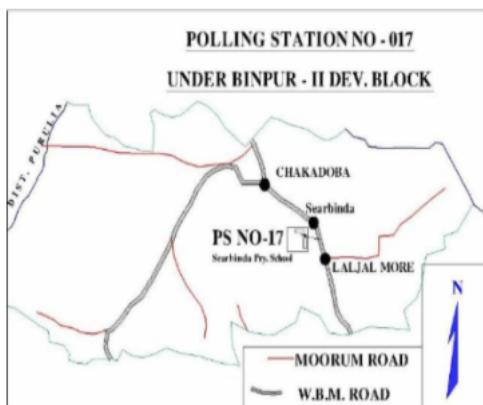

Nazri Naksha

Google Map View

Polling Station Building Front View

Polling Station Front View

Cad View

Key MAP View