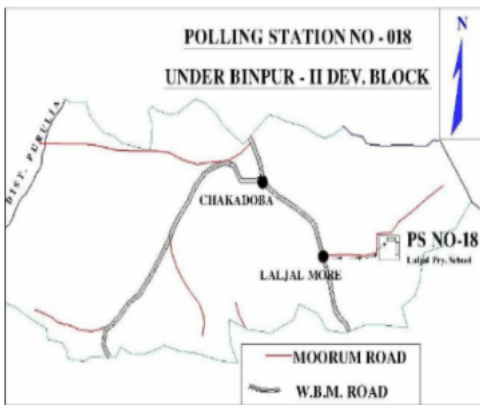

Nazri Naksha

Google Map View

Polling Station Building Front View

Polling Station Front View

Cad View

Key MAP View