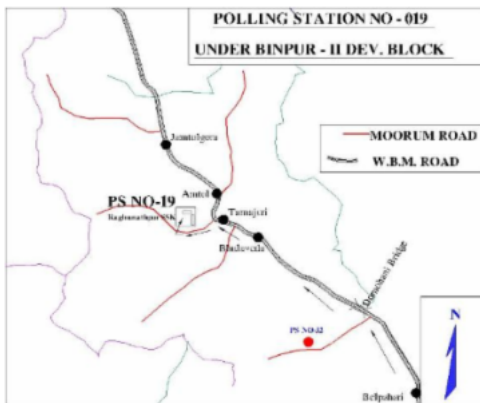

Nazri Naksha

Google Map View

Polling Station Building Front View

Polling Station Front View

Cad View

Key MAP View