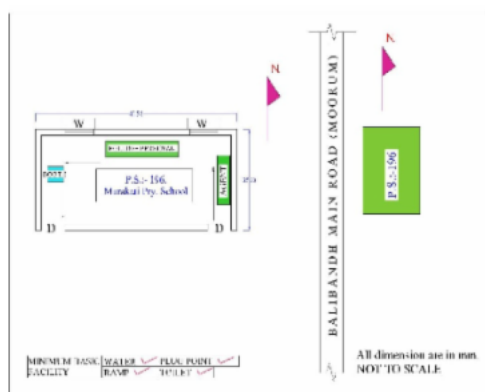

Nazri Naksha

Google Map View

Polling Station Building Front View

Polling Station Front View

Cad View

Key MAP View