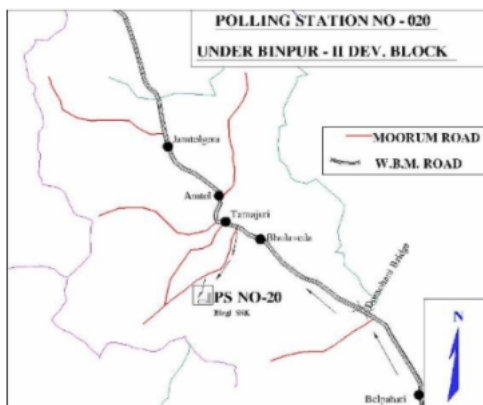

Nazri Naksha

Google Map View

Polling Station Building Front View

Polling Station Front View

Cad View

Key MAP View