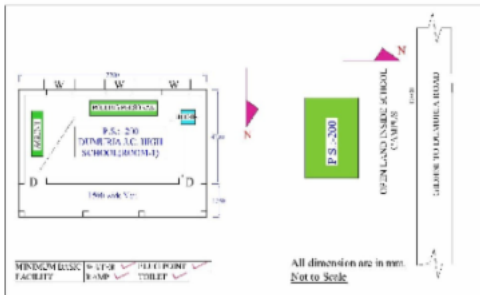

Nazri Naksha

Google Map View

Polling Station Building Front View

Polling Station Front View

Cad View

Key MAP View