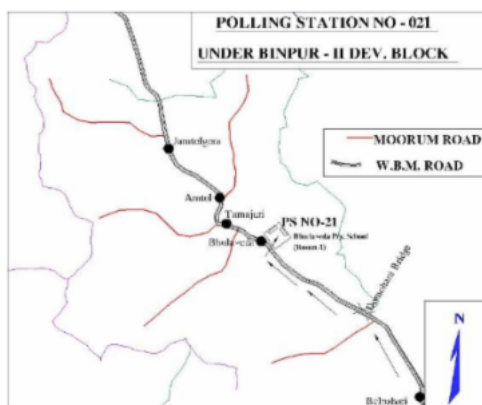

Nazri Naksha

Google Map View

Polling Station Building Front View

Polling Station Front View

Cad View

Key MAP View