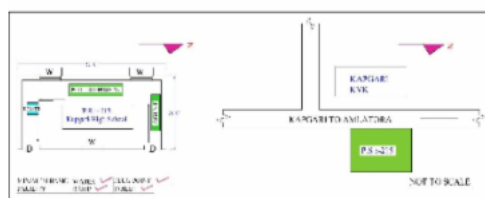

Nazri Naksha

Google Map View

Polling Station Building Front View

Polling Station Front View

Cad View

Key MAP View