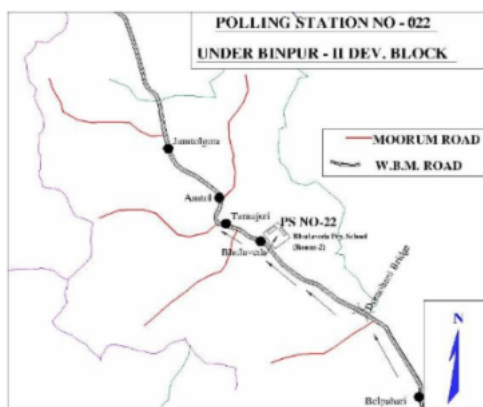

Nazri Naksha

Google Map View

Polling Station Building Front View

Polling Station Front View

Cad View

Key MAP View