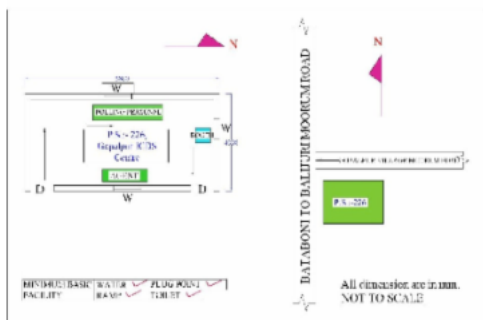

Nazri Naksha

Google Map View

Polling Station Building Front View

Polling Station Front View

Cad View

Key MAP View