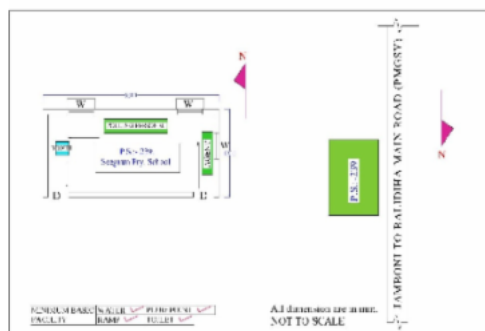

Nazri Naksha

Google Map View

Polling Station Building Front View

Polling Station Front View

Cad View

Key MAP View