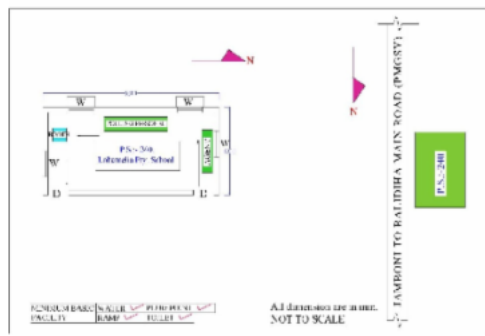

Nazri Naksha

Google Map View

Polling Station Building Front View

Polling Station Front View

Cad View

Key MAP View