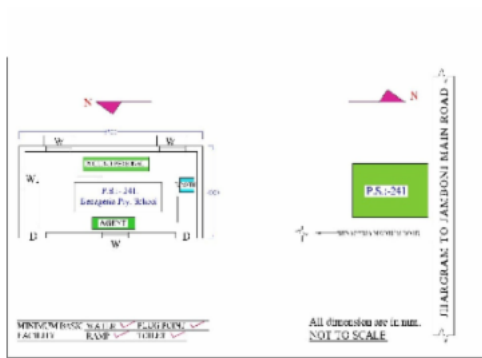

Nazri Naksha

Google Map View

Polling Station Building Front View

Polling Station Front View

Cad View

Key MAP View