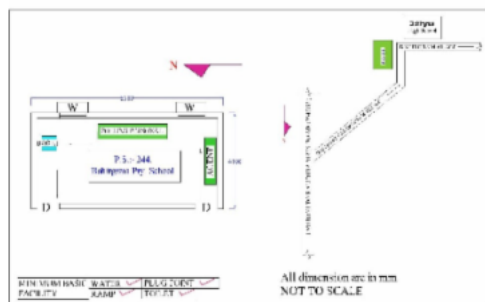

Nazri Naksha

Google Map View

Polling Station Building Front View

Polling Station Front View

Cad View

Key MAP View