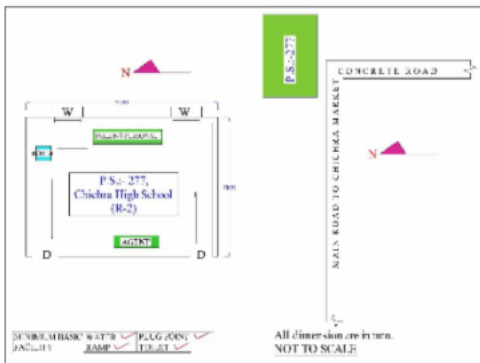

Nazri Naksha

Google Map View

Polling Station Building Front View

Polling Station Front View

Cad View

Key MAP View