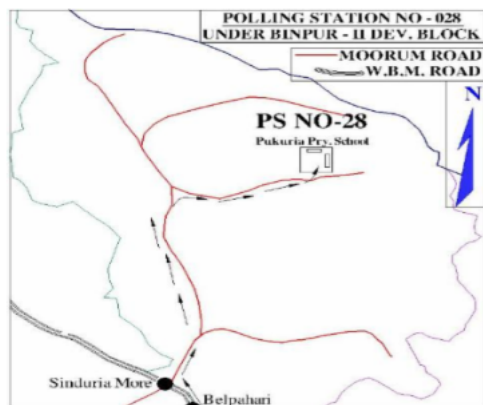

Nazri Naksha

Google Map View

Polling Station Building Front View

Polling Station Front View

Cad View

Key MAP View