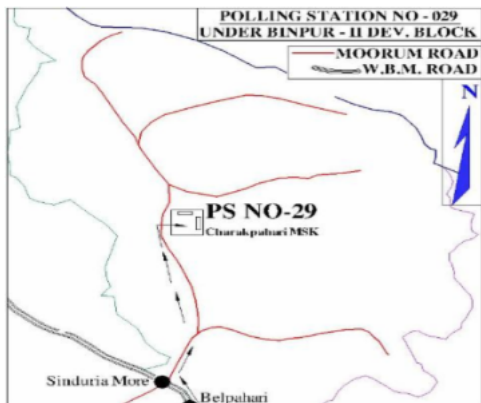

Nazri Naksha

Google Map View

Polling Station Building Front View

Polling Station Front View

Cad View

Key MAP View