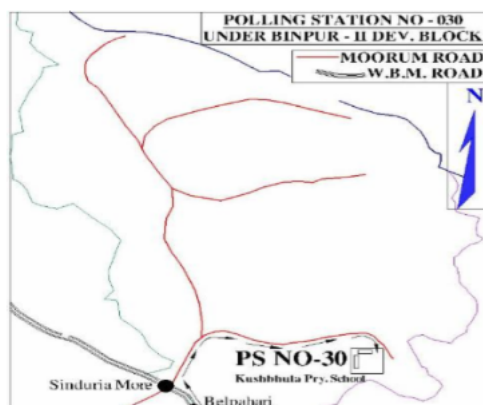

Nazri Naksha

Google Map View

Polling Station Building Front View

Polling Station Front View

Cad View

Key MAP View