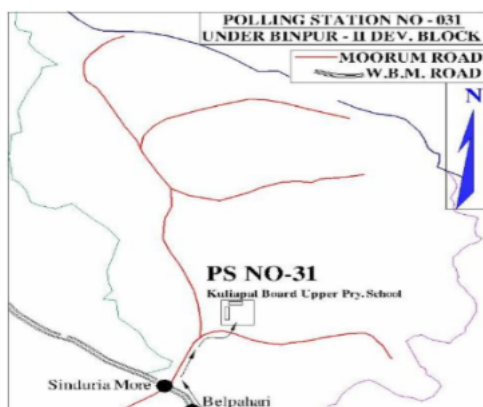

Nazri Naksha

Google Map View

Polling Station Building Front View

Polling Station Front View

Cad View

Key MAP View