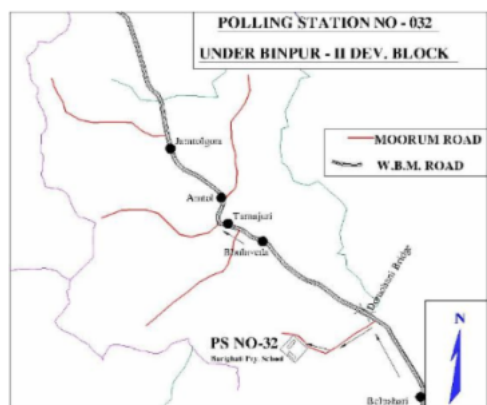

Nazri Naksha

Google Map View

Polling Station Building Front View

Polling Station Front View

Cad View

Key MAP View