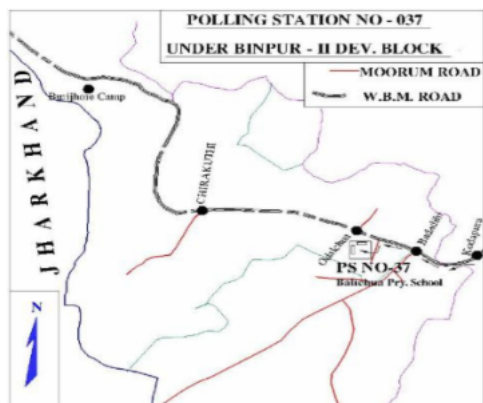

Nazri Naksha

Google Map View

Polling Station Building Front View

Polling Station Front View

Cad View

Key MAP View