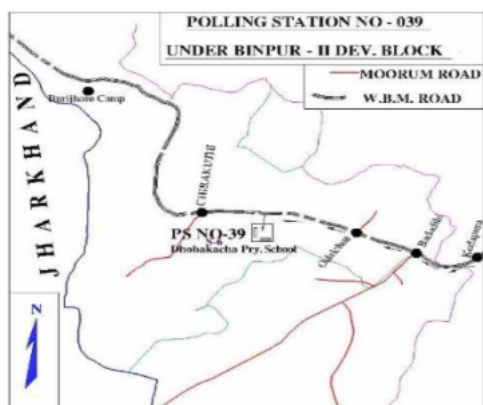

Nazri Naksha

Google Map View

Polling Station Building Front View

Polling Station Front View

Cad View

Key MAP View