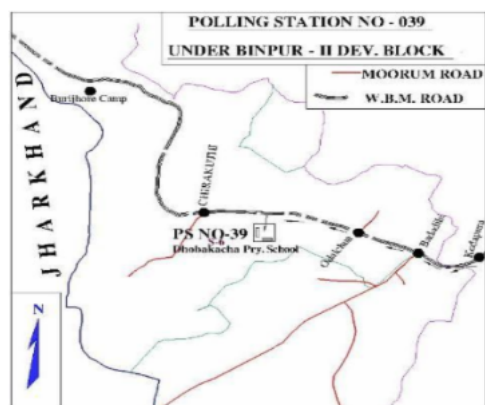

Nazri Naksha

Google Map View

Polling Station Building Front View

Polling Station Front View

Cad View

Key MAP View