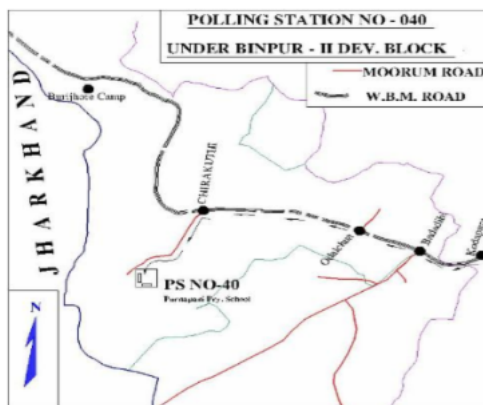

Nazri Naksha

Google Map View

Polling Station Building Front View

Polling Station Front View

Cad View

Key MAP View