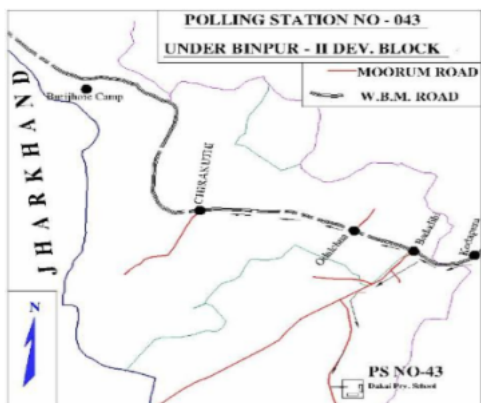

Nazri Naksha

Google Map View

Polling Station Building Front View

Polling Station Front View

Cad View

Key MAP View