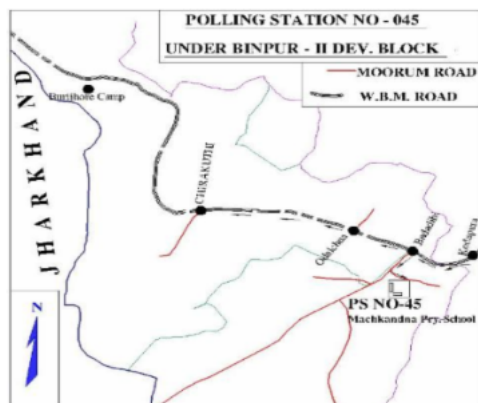

Nazri Naksha

Google Map View

Polling Station Building Front View

Polling Station Front View

Cad View

Key MAP View