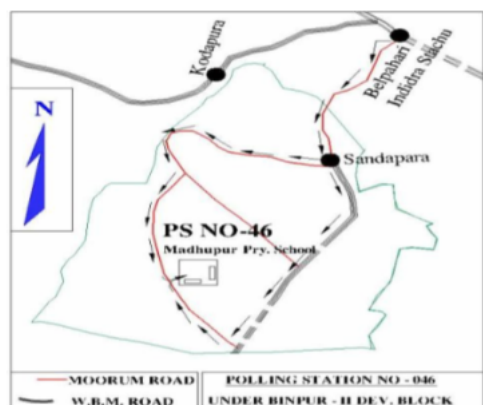

Nazri Naksha

Google Map View

Polling Station Building Front View

Polling Station Front View

Cad View

Key MAP View